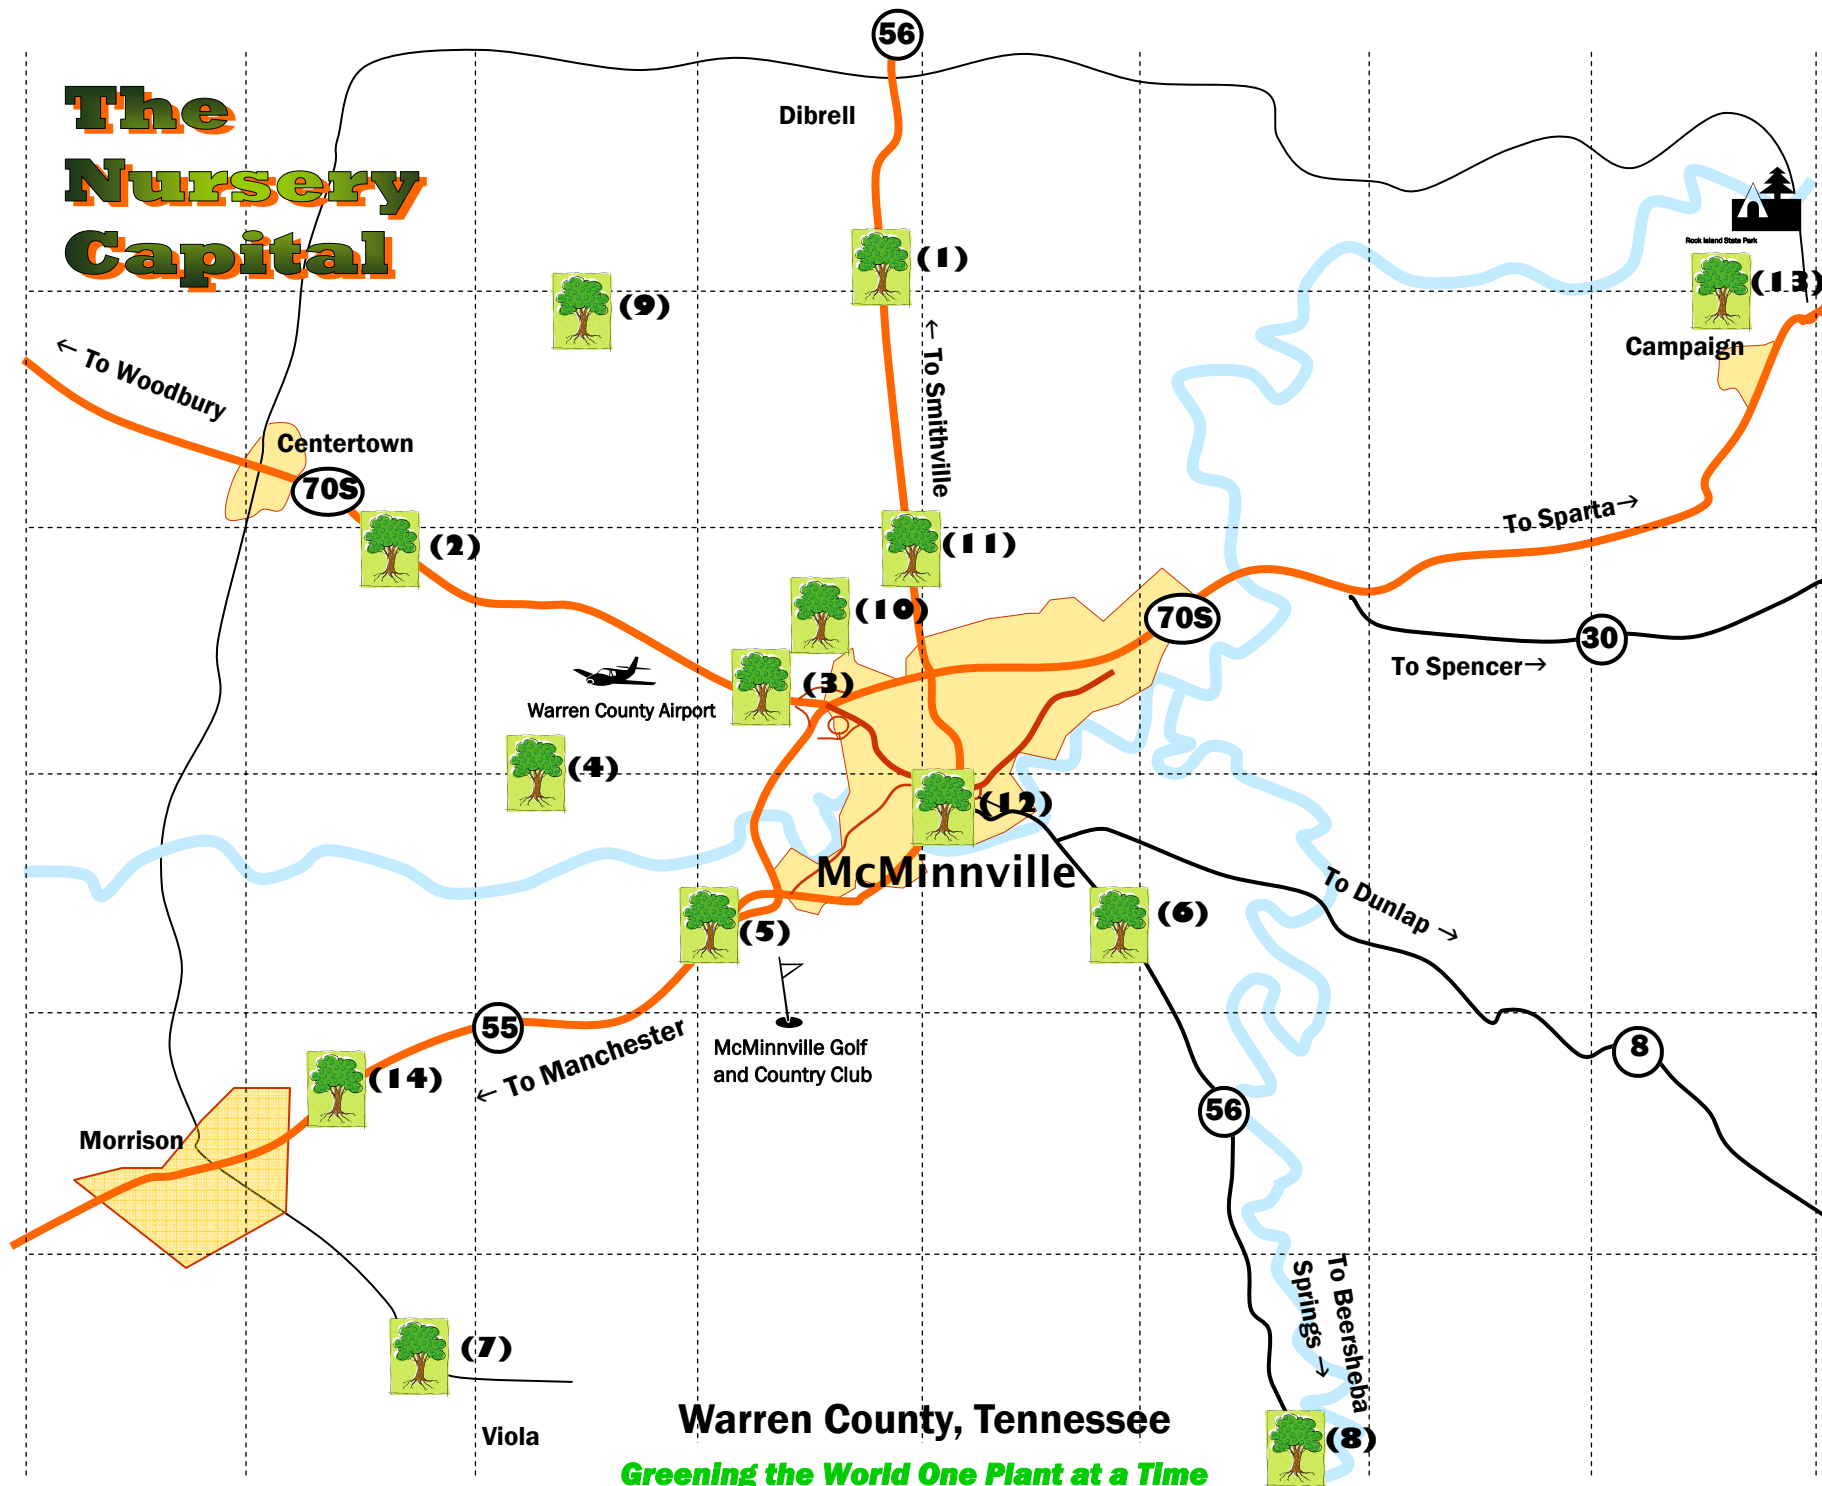

The Nursery Capital

Warren County, Tennessee
Greening the World One Plant at a Time

McMinnville – Warren Co., TN

The Nursery Capital

Warehouse Shopping in the Great Outdoors

Landscaping Nurseries Open to the Public

Members of the
McMinnville-Warren Co. Chamber of Commerce
Visit the Chamber web site or call for details.

931-473-6611 • warrentn.com

Warehouse Shopping in the Great Outdoors

Visitors can't drive far into Warren County without realizing this is "The Nursery Capital."

Every highway leading into McMinnville is dotted with beautiful landscaping nurseries — roughly 650 are scattered throughout the region. Their specialties range from starting plants for other growers to selling wholesale only by the semi-truckload.